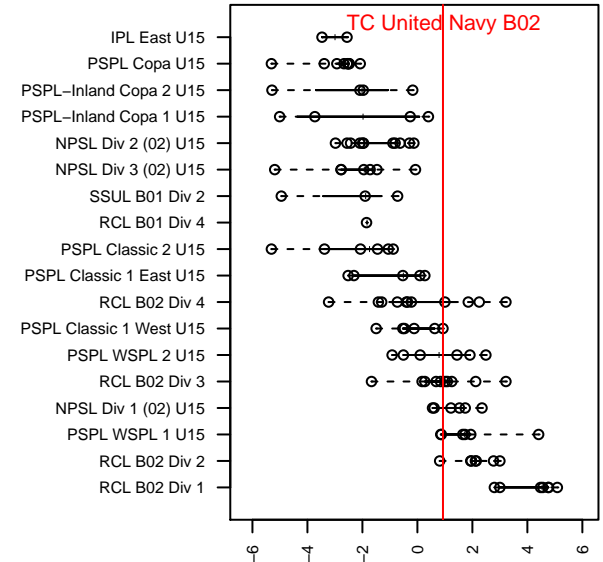

**attack and defense rating
relative to others at age
and all opponents in last 13 months**