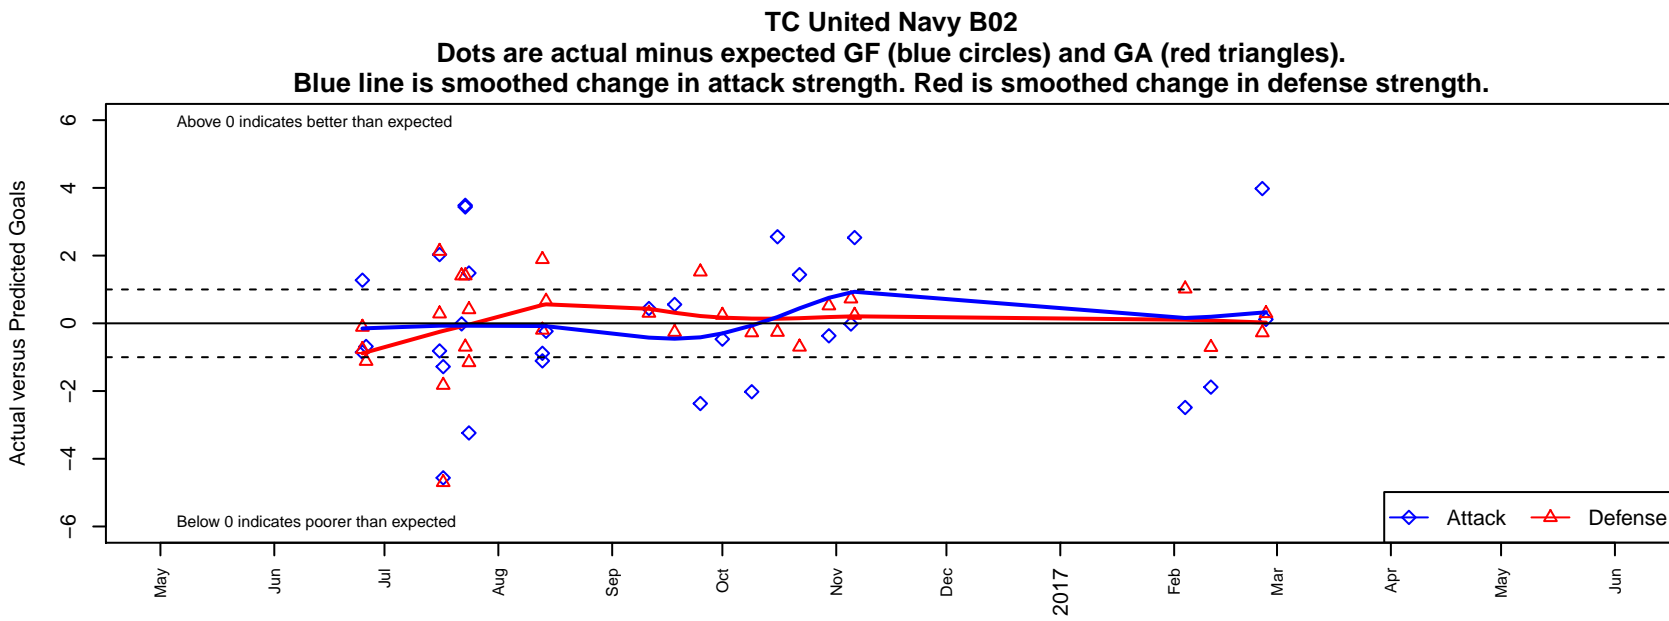

TC United Navy B02

Thurston County United
 Lacey, WA
 B02 total strength=1384
 attack=10.44 defense=5.48
 fall league = PSPL Classic 1 West U15
 notes= Ramos 2016

alt names used:
 THURSTON COUNTY UNITED
 TCU B02 Navy – Ramos
 TC United B02 Navy
 TC United B02 Navy–Ramos
 TC United B2002 Navy – Ramos
 TC UNITED B02 NAVY–RAMOS (WA)

Venues played:
 2016 RVS Classic BU14–15
 2016 KITG BU15 Green
 2016 Crossfire Select U15 Gold
 2016 Central WA Super Cup U15 Gold
 2016 PSPL Classic 1 West U15
 2016 WA Cup HS Silver U15

**attack and defense variance (black dot)
relative to other teams
and top 10 in region**